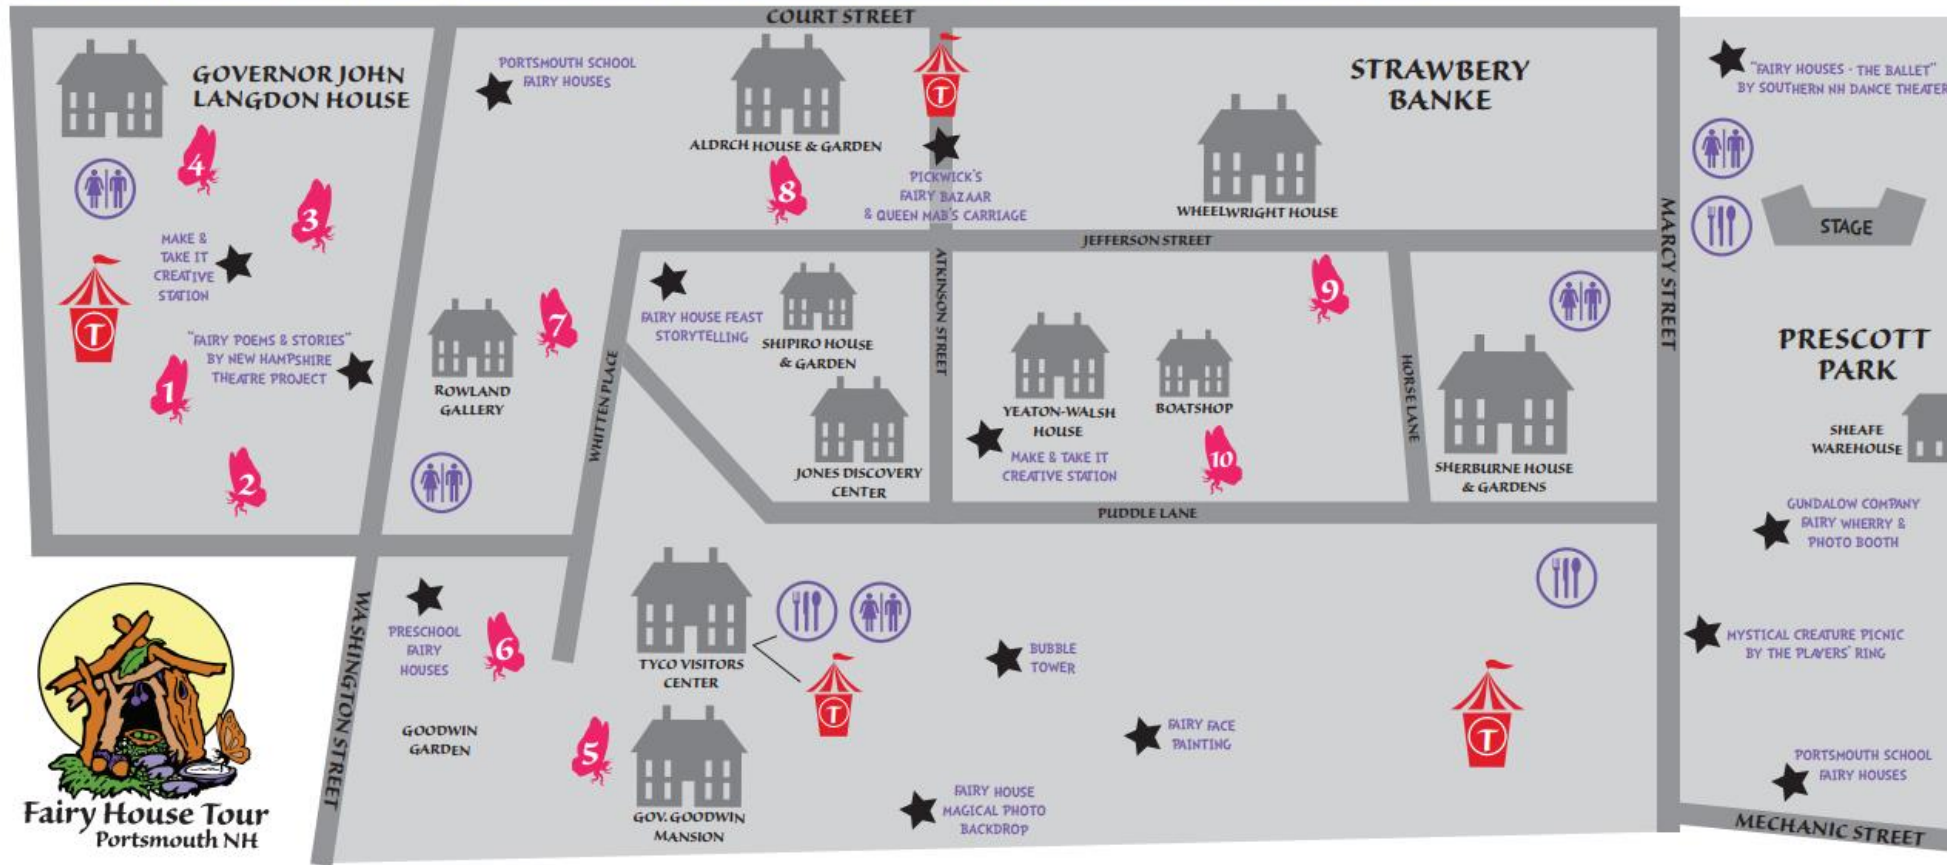

FAIRY HOUSE TOUR 2022 – EVENT MAP

NOTE: Your Fairy House Tour ticket gives entry to all the historical properties. LOST & FOUND (including children) is located at your nearest Ticket Booth.

ARTIST INVITATIONAL

Visit each of the fairy-marked location to find the Grand Prize winner (BLUE ribbon), Second place (RED ribbon), Third place (YELLOW ribbon) and Honorable Mentions in Imagination, Innovation and Use of Natural Materials (GREEN ribbons).

-  TICKET BOOTH
-  RESTROOMS
-  CONCESSIONS